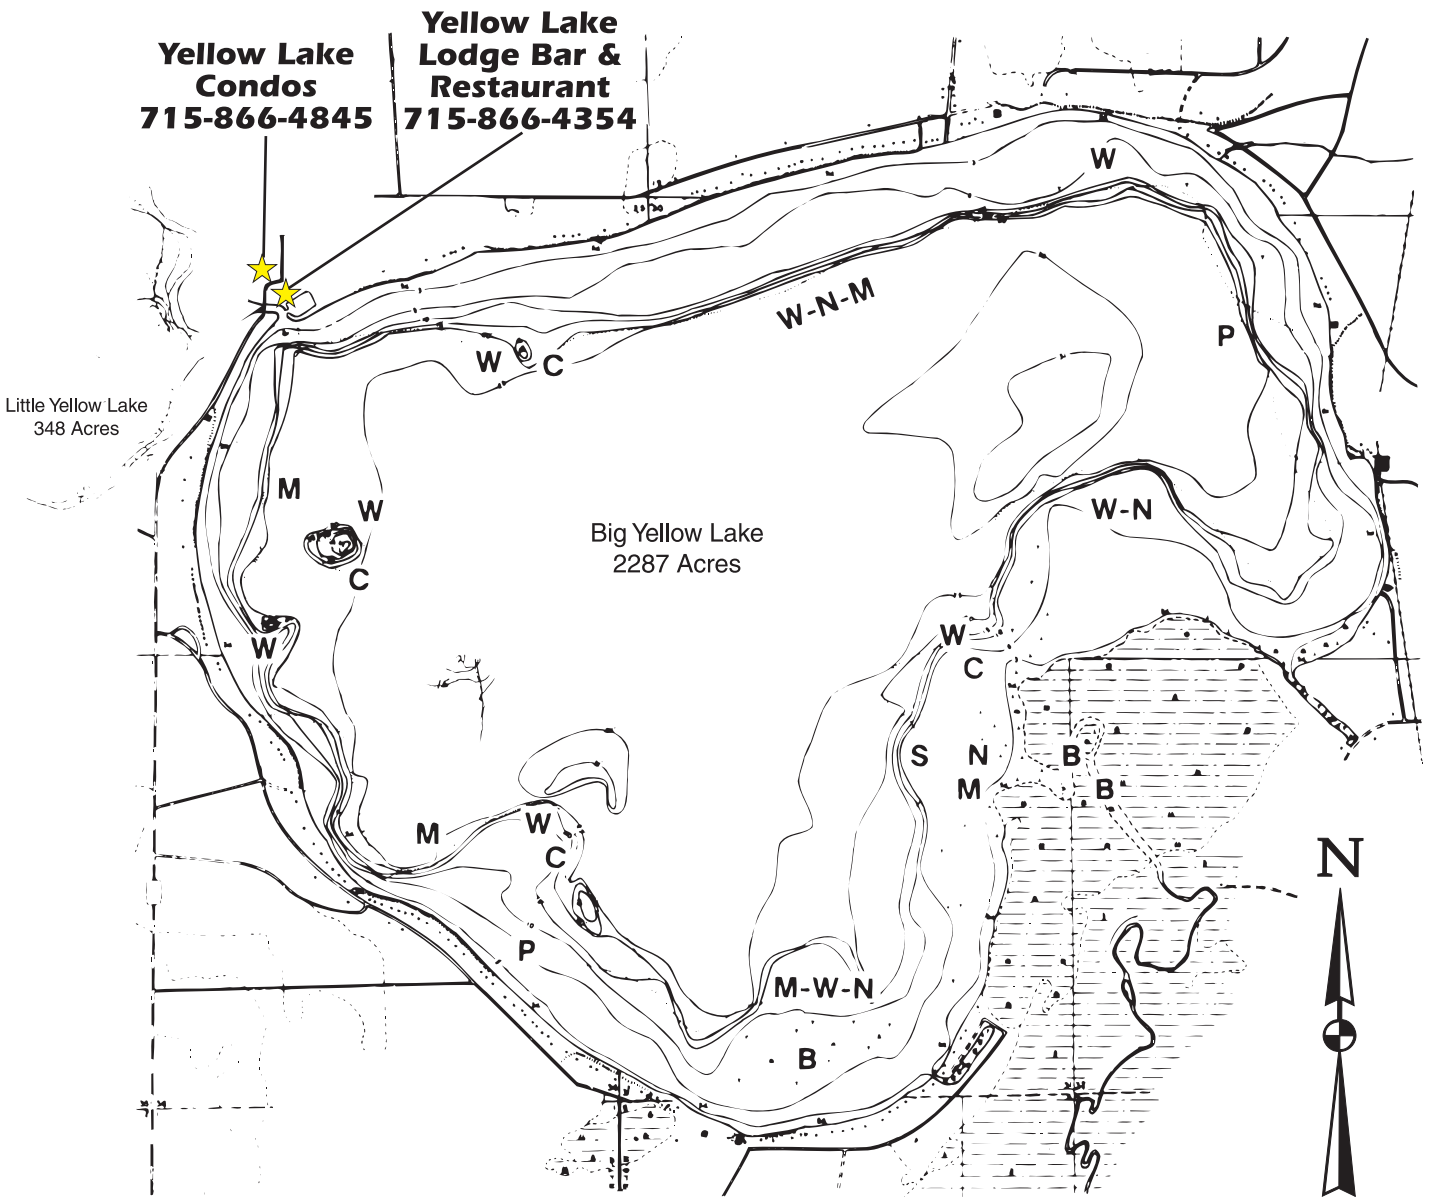

BIG YELLOW LAKE

Burnett County . . .

Sunfish Capital of the World!

Species of Fish	Abundant	Common	Present
B, Bass, L M		X	
B, Bass, S M			X
C, Crappie		X	
M, Muskie		X	
N, Northern	X		
P, Panfish	X		
S, Sturgeon			X
W, Walleye		X	

Life jackets are required by each person in boat.

This map is not to scale.